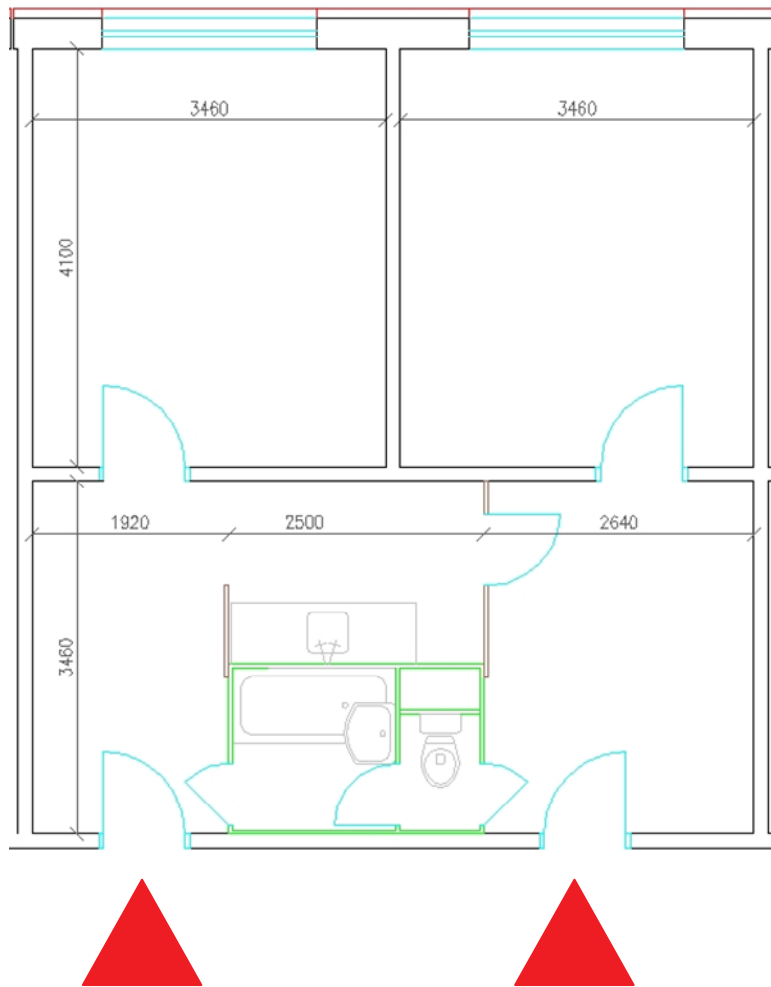

dormitory Pod Palackého vrchem block A05

one double room and one double room
with together a shower and toilette

The layout and furnishings of the room in the picture are only illustrative and will be different in different rooms.